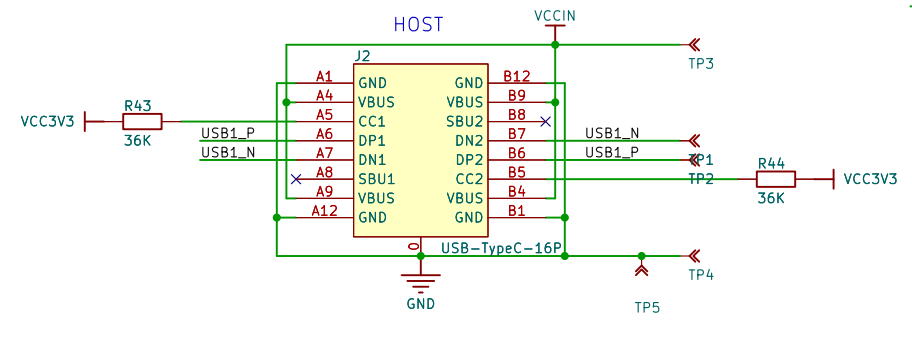

H616-BGA-190823

### MISC

SYS/GPU

CPU

DRAM

RTL8189 B D mount  
 RTL8723DS B D mount  
 XR829 A C mount