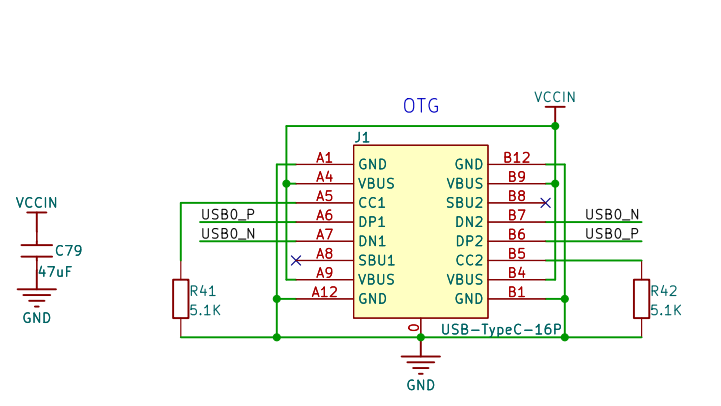

H616-BGA-190823

### MISC

SYS/GPU

CPU

DRAM

RTL8189 B D mount  
 RTL8723DS B D mount  
 XR829 A C mount