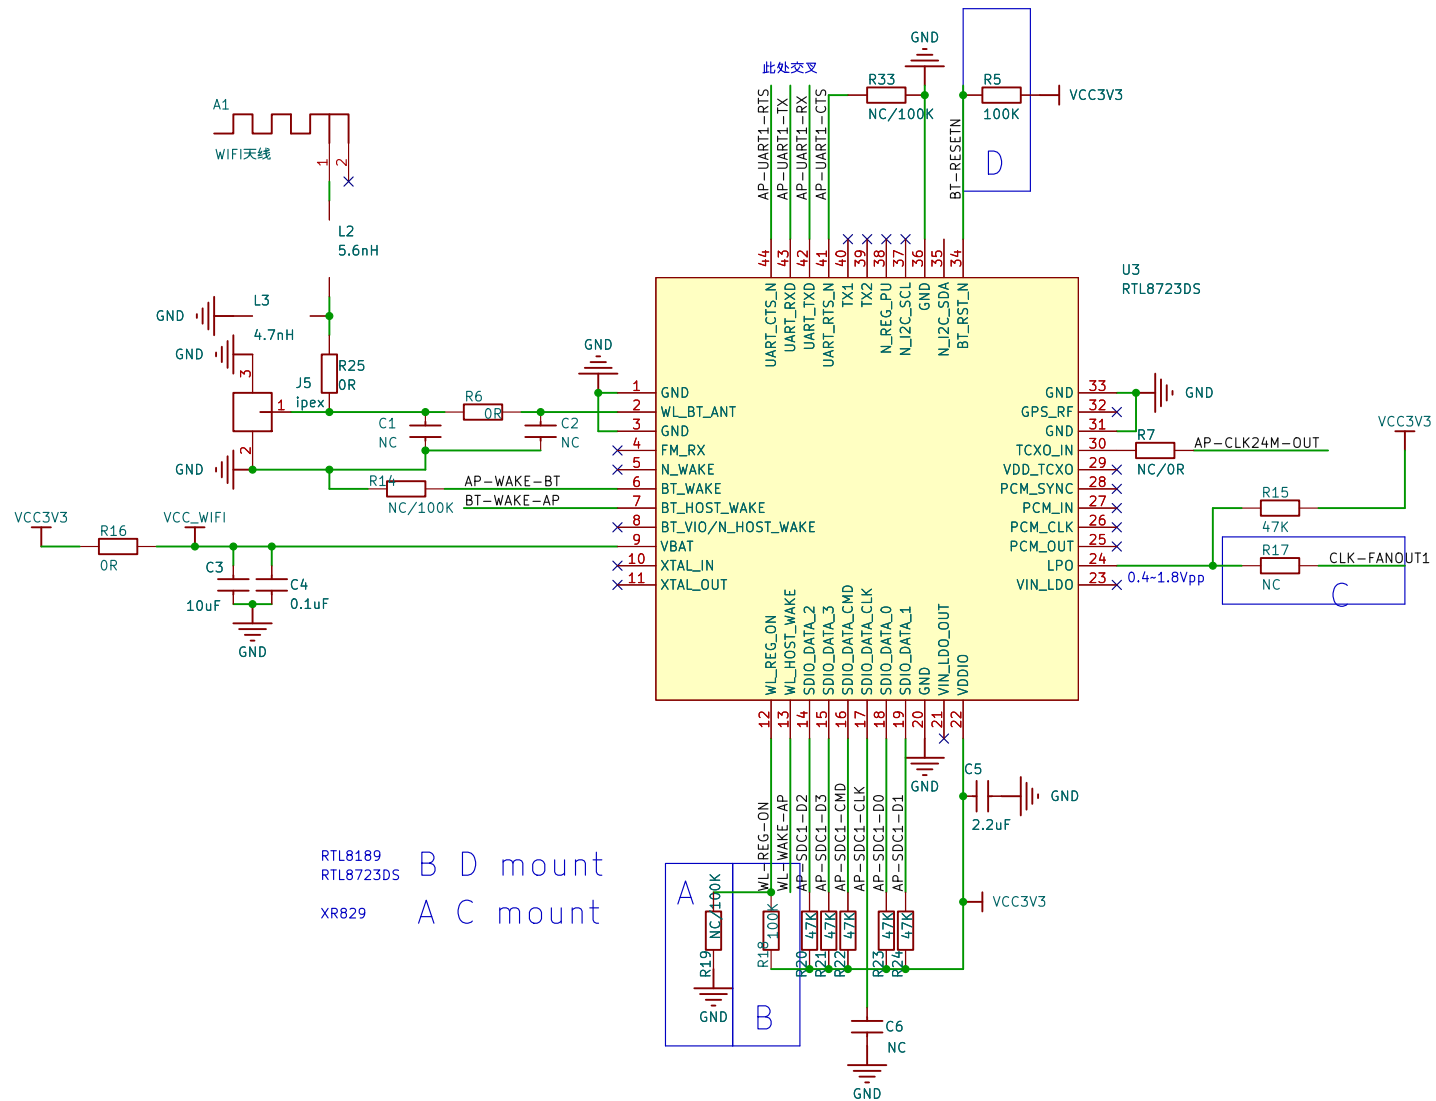

### MISC

SYS/GPU

CPU

DRAM

RTL8189 B D mount  
 RTL8723DS B D mount  
 XR829 A C mount