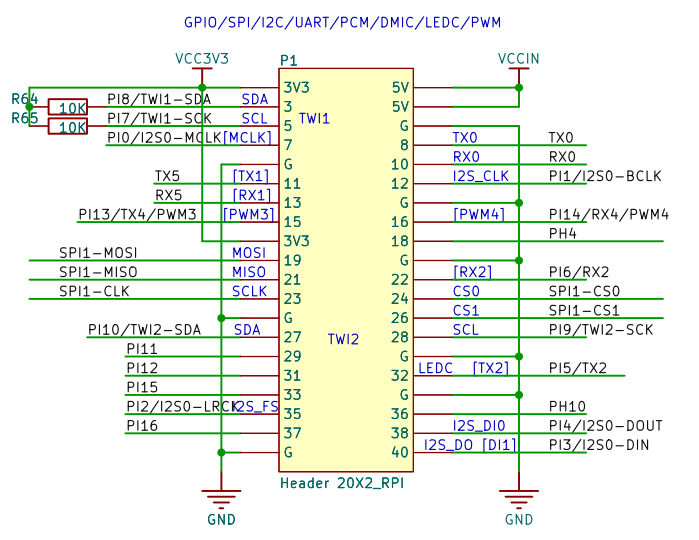

H616-BGA-190823

### MISC

SYS/GPU

CPU

DRAM

RTL8189 B D mount  
 RTL8723DS B D mount  
 XR829 A C mount