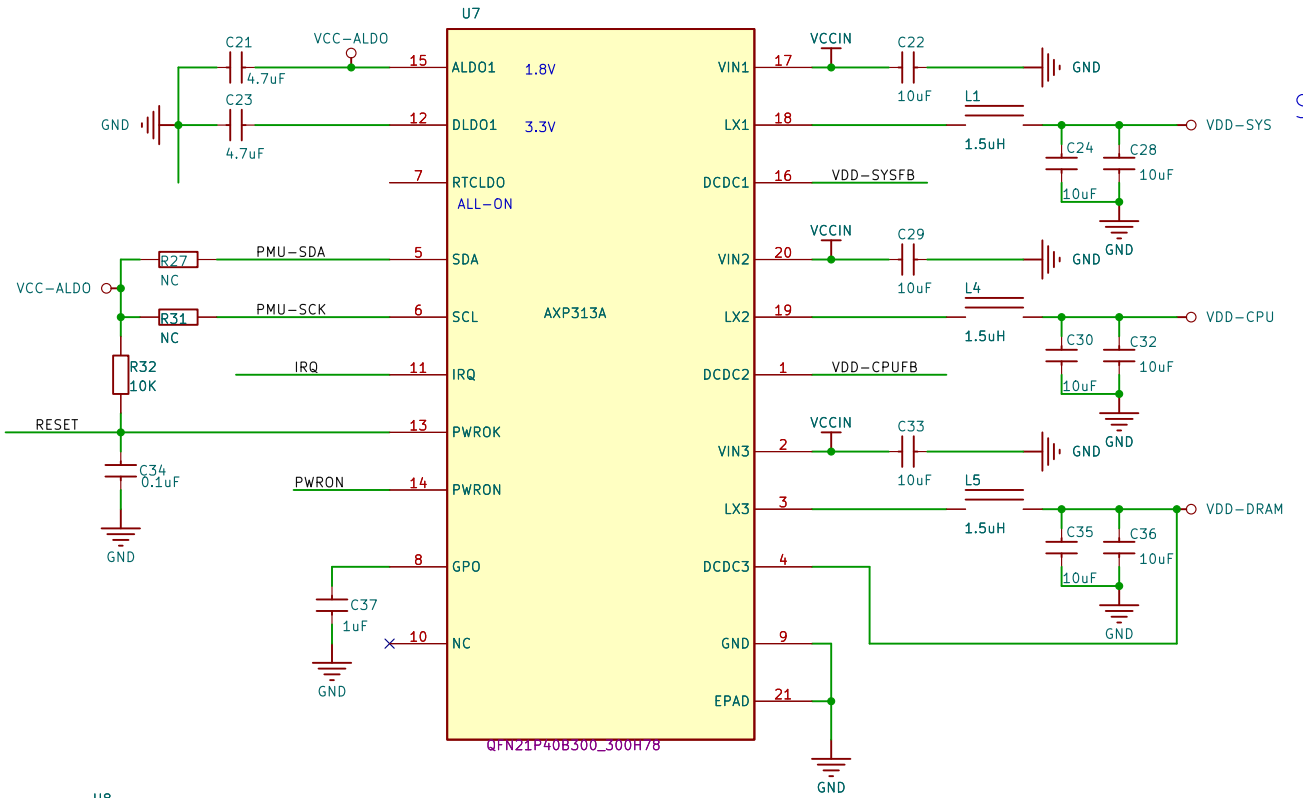

H616-BGA-190823

### MISC

SYS/GPU

CPU

DRAM

RTL8189 B D mount  
 RTL8723DS B D mount  
 XR829 A C mount