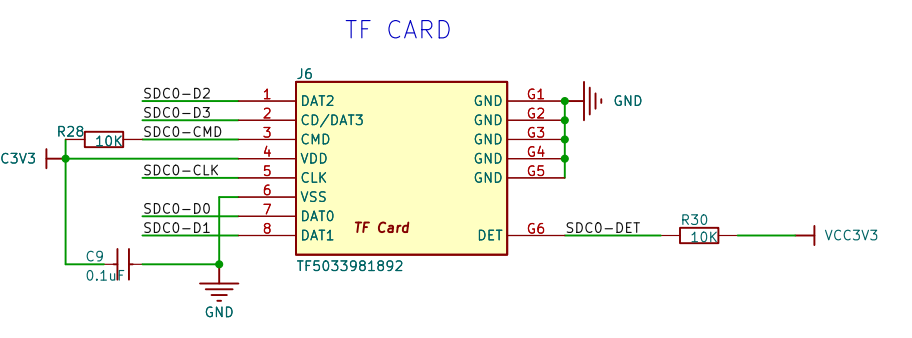

H616-BGA-190823

### MISC

SYS/GPU

CPU

DRAM

RTL8189 B D mount  
 RTL8723DS B D mount  
 XR829 A C mount