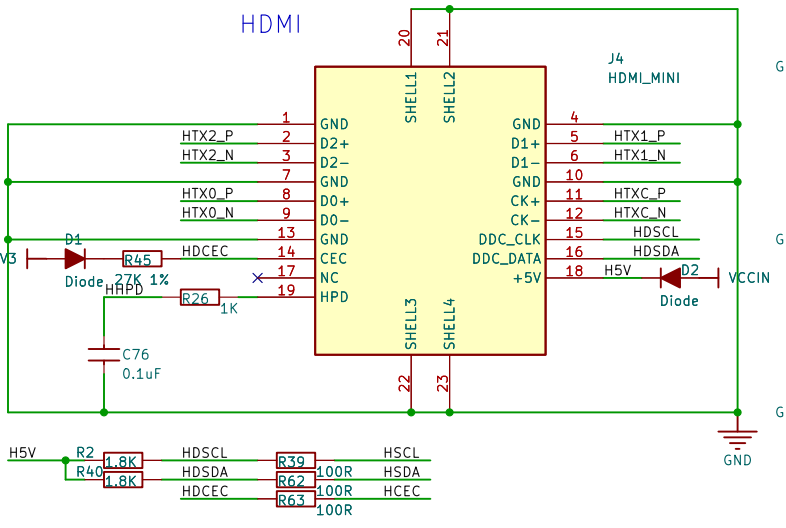

H616-BGA-190823

### MISC

SYS/GPU

CPU

DRAM

RTL8189 B D mount  
 RTL8723DS B D mount  
 XR829 A C mount