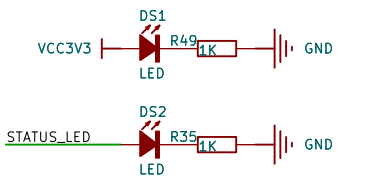

### MISC

SYS/GPU

CPU

DRAM

RTL8189 B D mount  
 RTL8723DS B D mount  
 XR829 A C mount