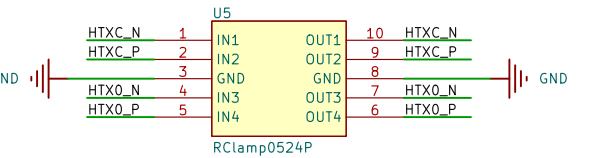

### MISC

SYS/GPU

CPU

DRAM

RTL8189 B D mount  
 RTL8723DS B D mount  
 XR829 A C mount