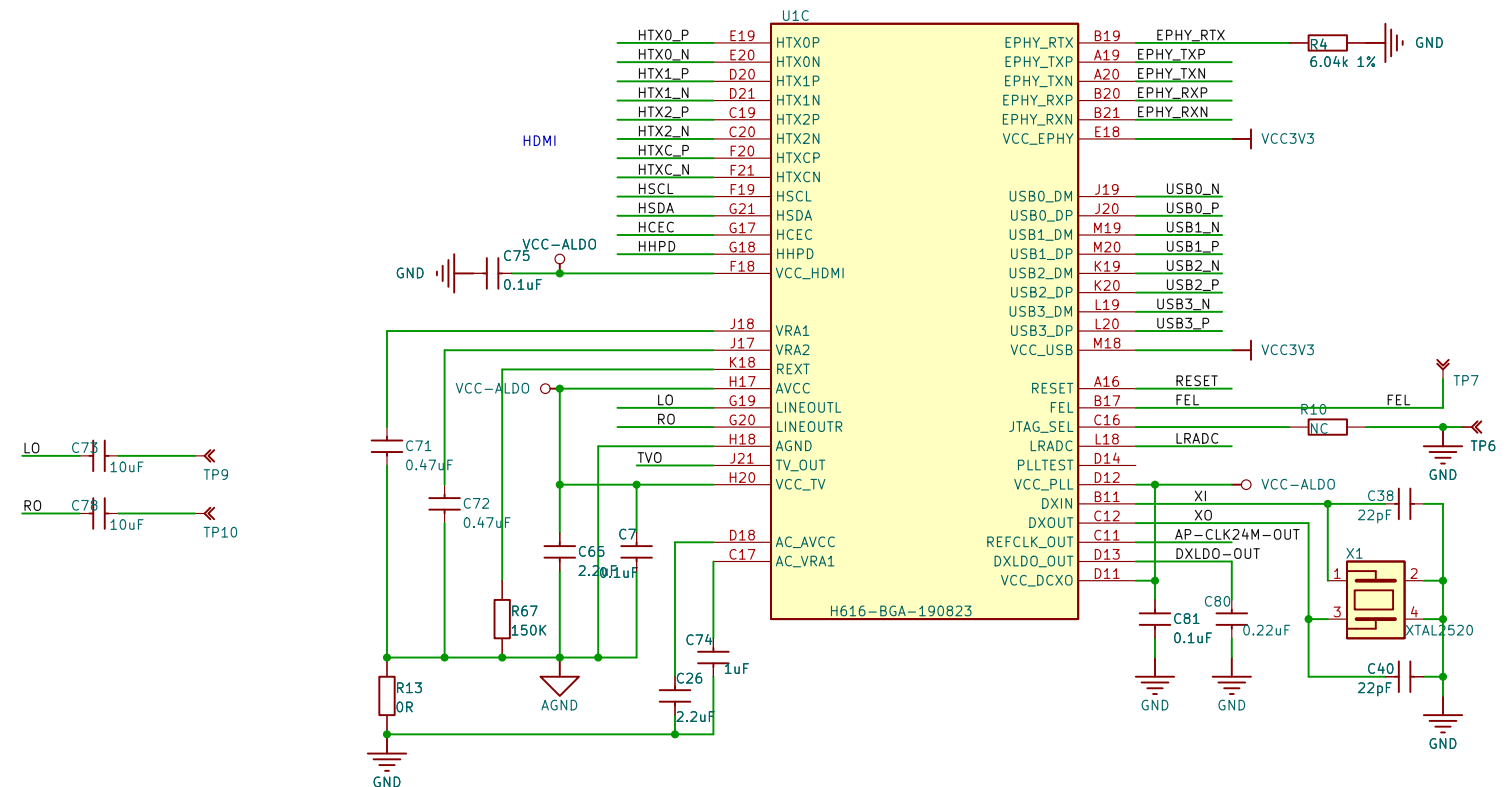

H616-BGA-190823

### MISC

SYS/GPU

CPU

DRAM

RTL8189 B D mount  
 RTL8723DS B D mount  
 XR829 A C mount