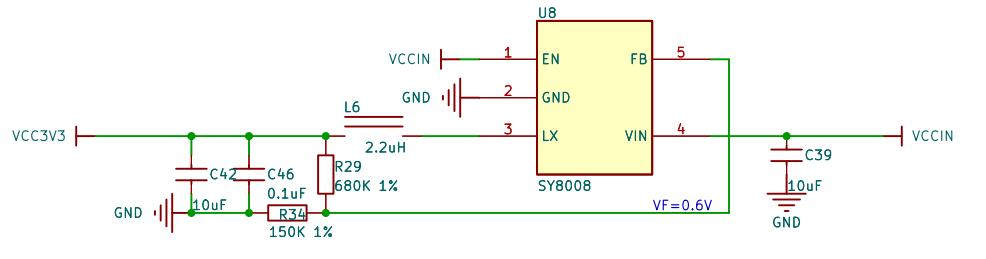

H616-BGA-190823

### MISC

SYS/GPU

CPU

DRAM

RTL8189 B D mount  
 RTL8723DS B D mount  
 XR829 A C mount