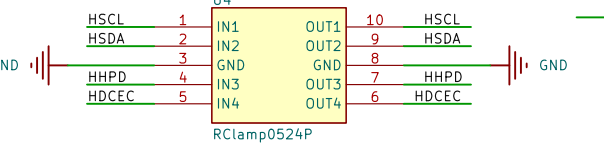

### MISC

SYS/GPU

CPU

DRAM

RTL8189 B D mount  
 RTL8723DS B D mount  
 XR829 A C mount