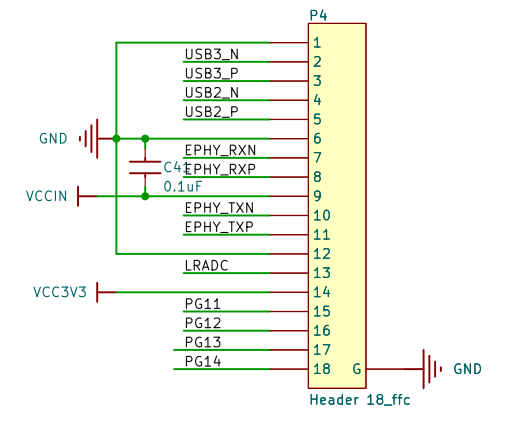

### MISC

SYS/GPU

CPU

DRAM

RTL8189 B D mount  
 RTL8723DS B D mount  
 XR829 A C mount