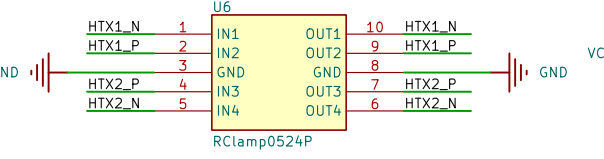

### MISC

SYS/GPU

CPU

DRAM

RTL8189 B D mount  
 RTL8723DS B D mount  
 XR829 A C mount