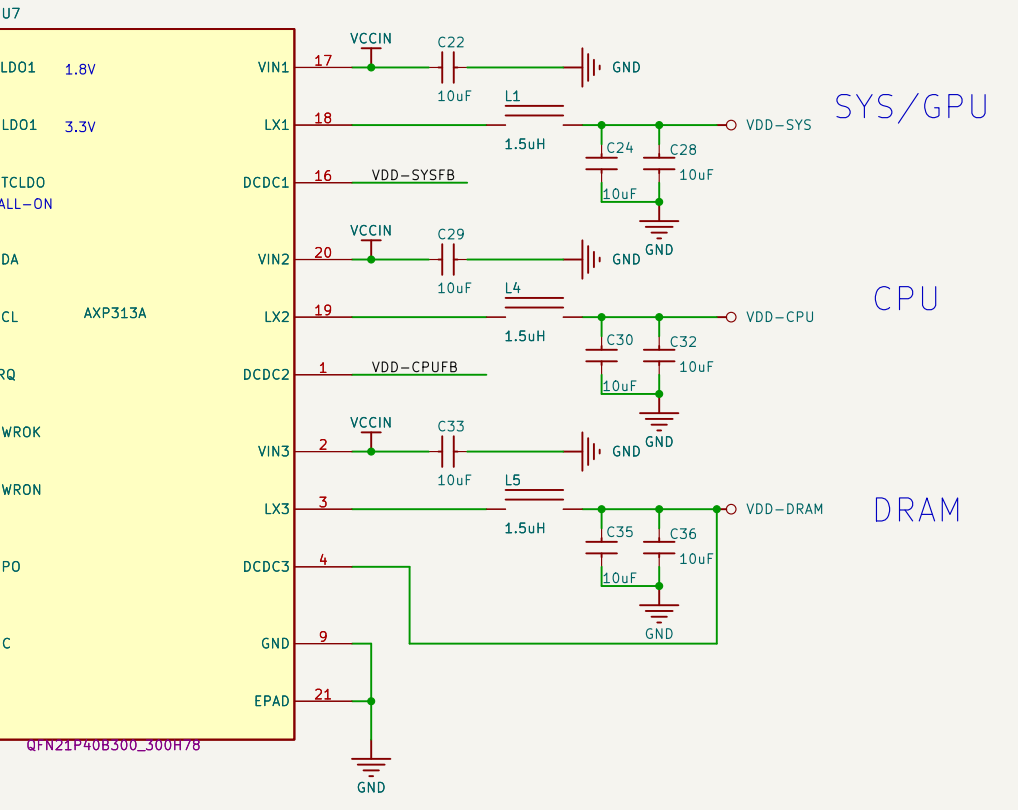

H616-BGA-190823

RTL8189 B D mount  
 RTL8723DS B D mount  
 XR829 A C mount