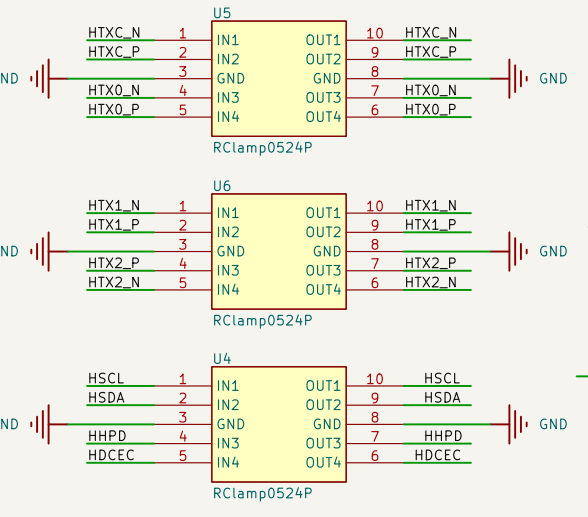

H616-BGA-190823

RTL8189 B D mount  
 RTL8723DS B D mount  
 XR829 A C mount