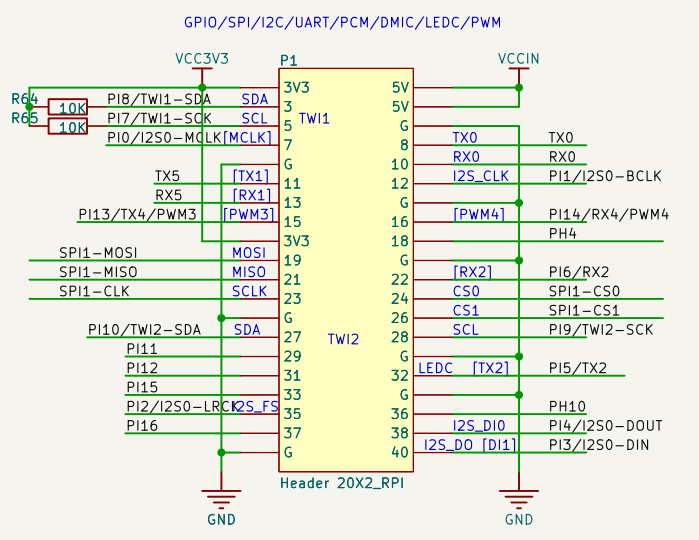

H616-BGA-190823

RTL8189 B D mount  
 RTL8723DS B D mount  
 XR829 A C mount