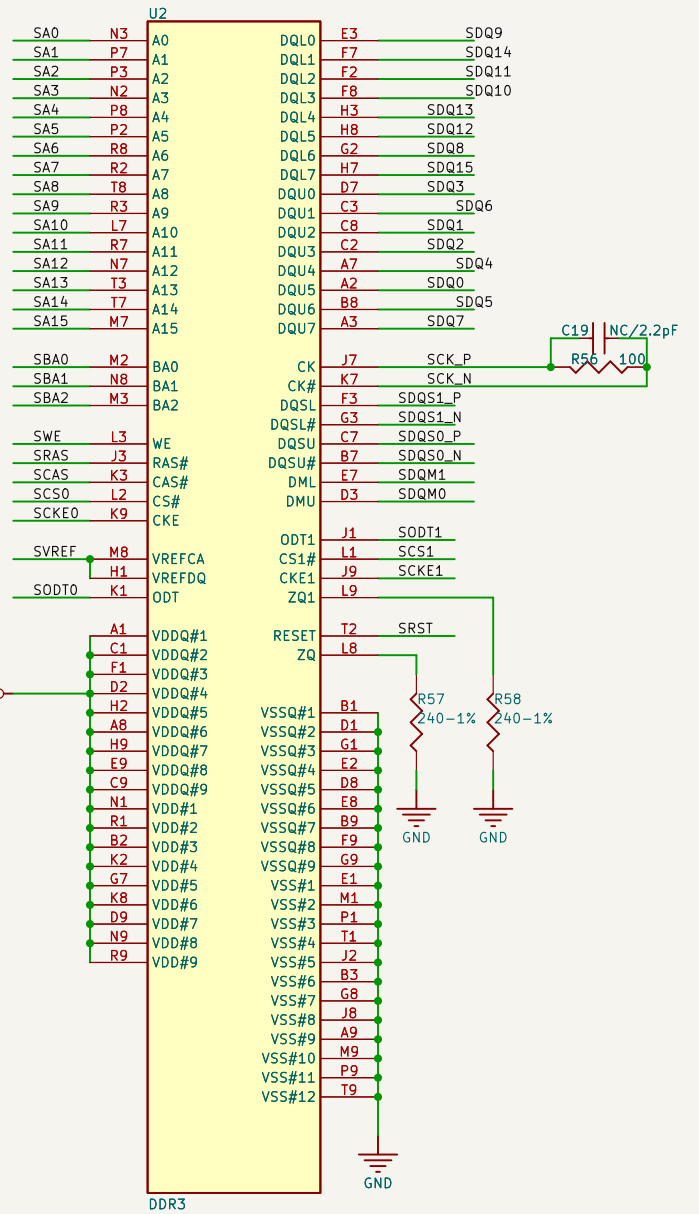

H616-BGA-190823

RTL8189 B D mount  
 RTL8723DS B D mount  
 XR829 A C mount