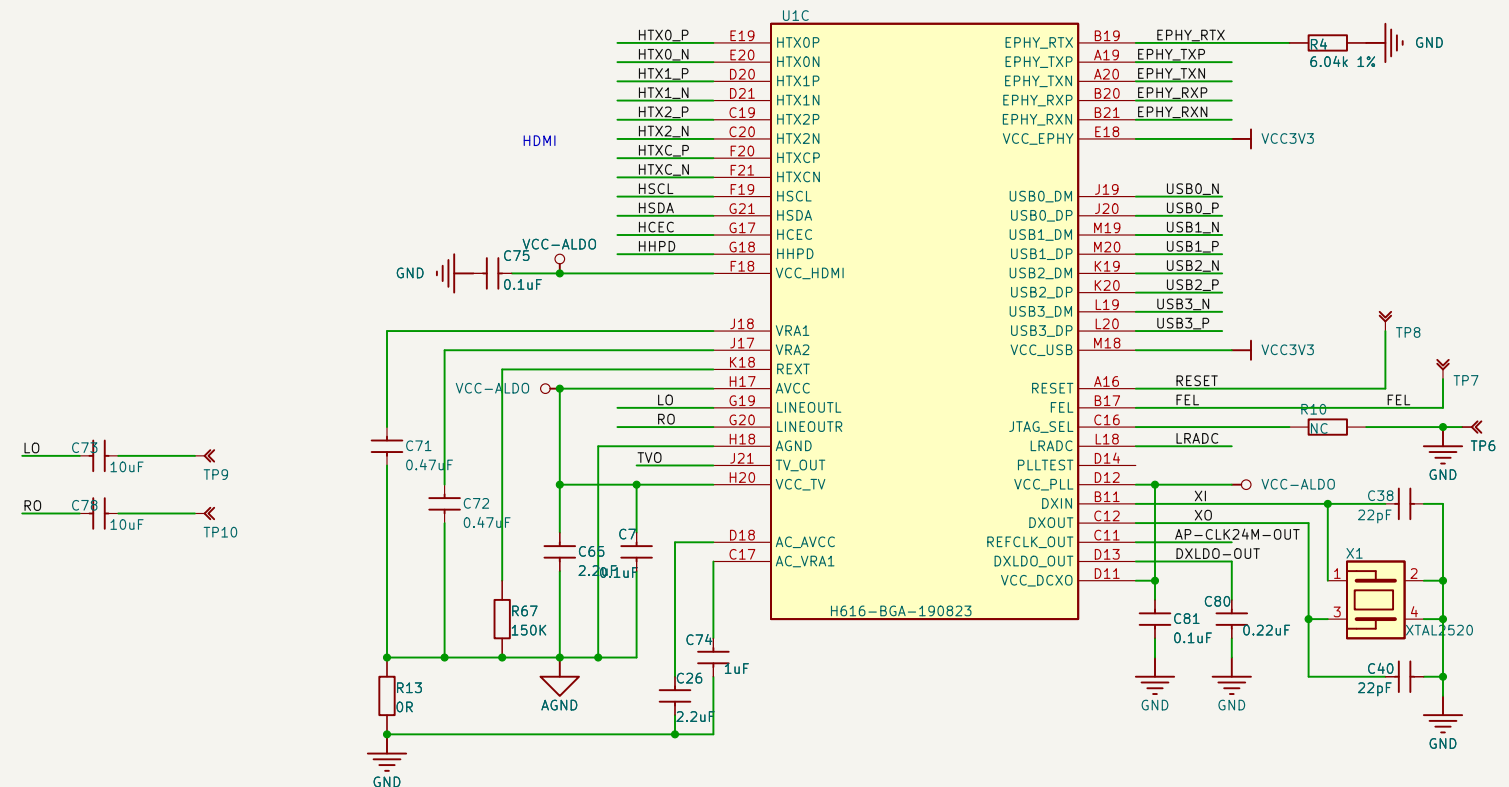

H616-BGA-190823

RTL8189 B D mount  
 RTL8723DS B D mount  
 XR829 A C mount