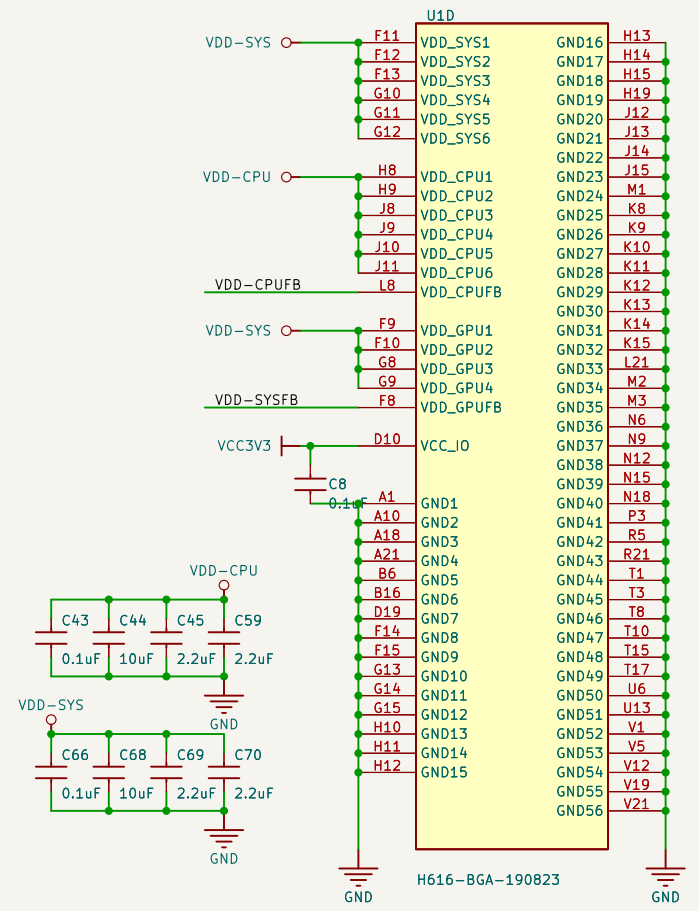

H616-BGA-190823

RTL8189 B D mount  
 RTL8723DS B D mount  
 XR829 A C mount