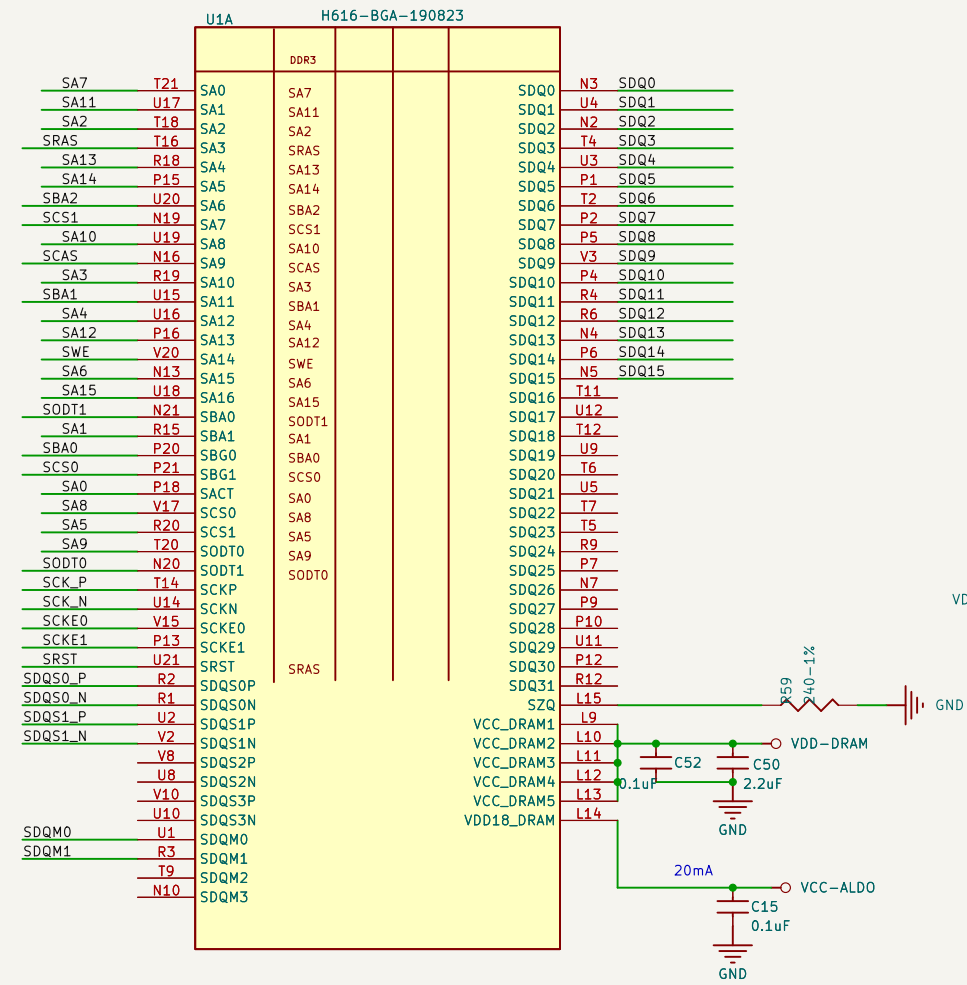

H616-BGA-190823

RTL8189 B D mount  
 RTL8723DS B D mount  
 XR829 A C mount